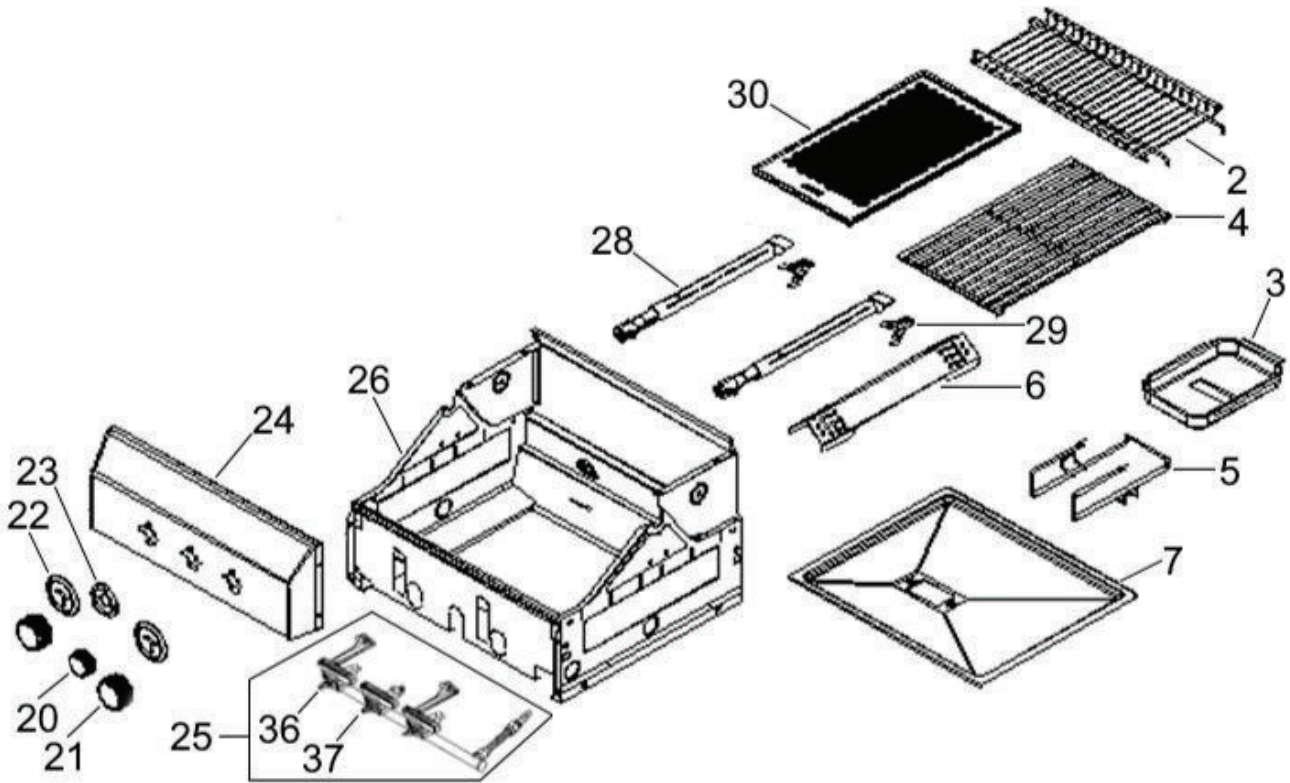

553148 BBQ
553218 BBQ
Weekender 2

Masport®

Issue A.0
June 2021 PB
ECN # 12848
IPL Ref # 753148

Item	Part #	Description	Qty	Not Illustrated
2	543224	Warming Rack	1	
3	543225	Grease Collector	1	
4	543226	Cooking Grill	Cast Iron 1	For use in N-Z on BBQ 553218 559221 Hose & Reg QCC 5/8 Elbow 700E 1
5	543227	Rack Grease Collector	1	
6	543228	Flame Tamer	1	
7	543229	Grease Tray	1	For use in Aus on BBQ 553148 559332 Hose & Reg POL 5/8 Inline 700E 1
20	543242	Side Burner Knob	1	
21	543243	Main Burner Knob	2	
22	543244	Main Burner Knob Ring	2	
23	543245	Side Burner Knob Ring	1	
24	543246	Control Panel	S/S 1	
25	543247	Gas Hose & Valves	1	
36	548104	*Valve- Main, LPG 0.96	Int/Ign 2	
37	548105	*Valve- Side, LPG 0.91	Int/Ign 1	
26	543248	Firebox- Enamel	Black 1	
28	543250	Main Burner	2	
29	543251	Clip- Burner	2	
30	543252	Cooking Plate	Cast Iron 1