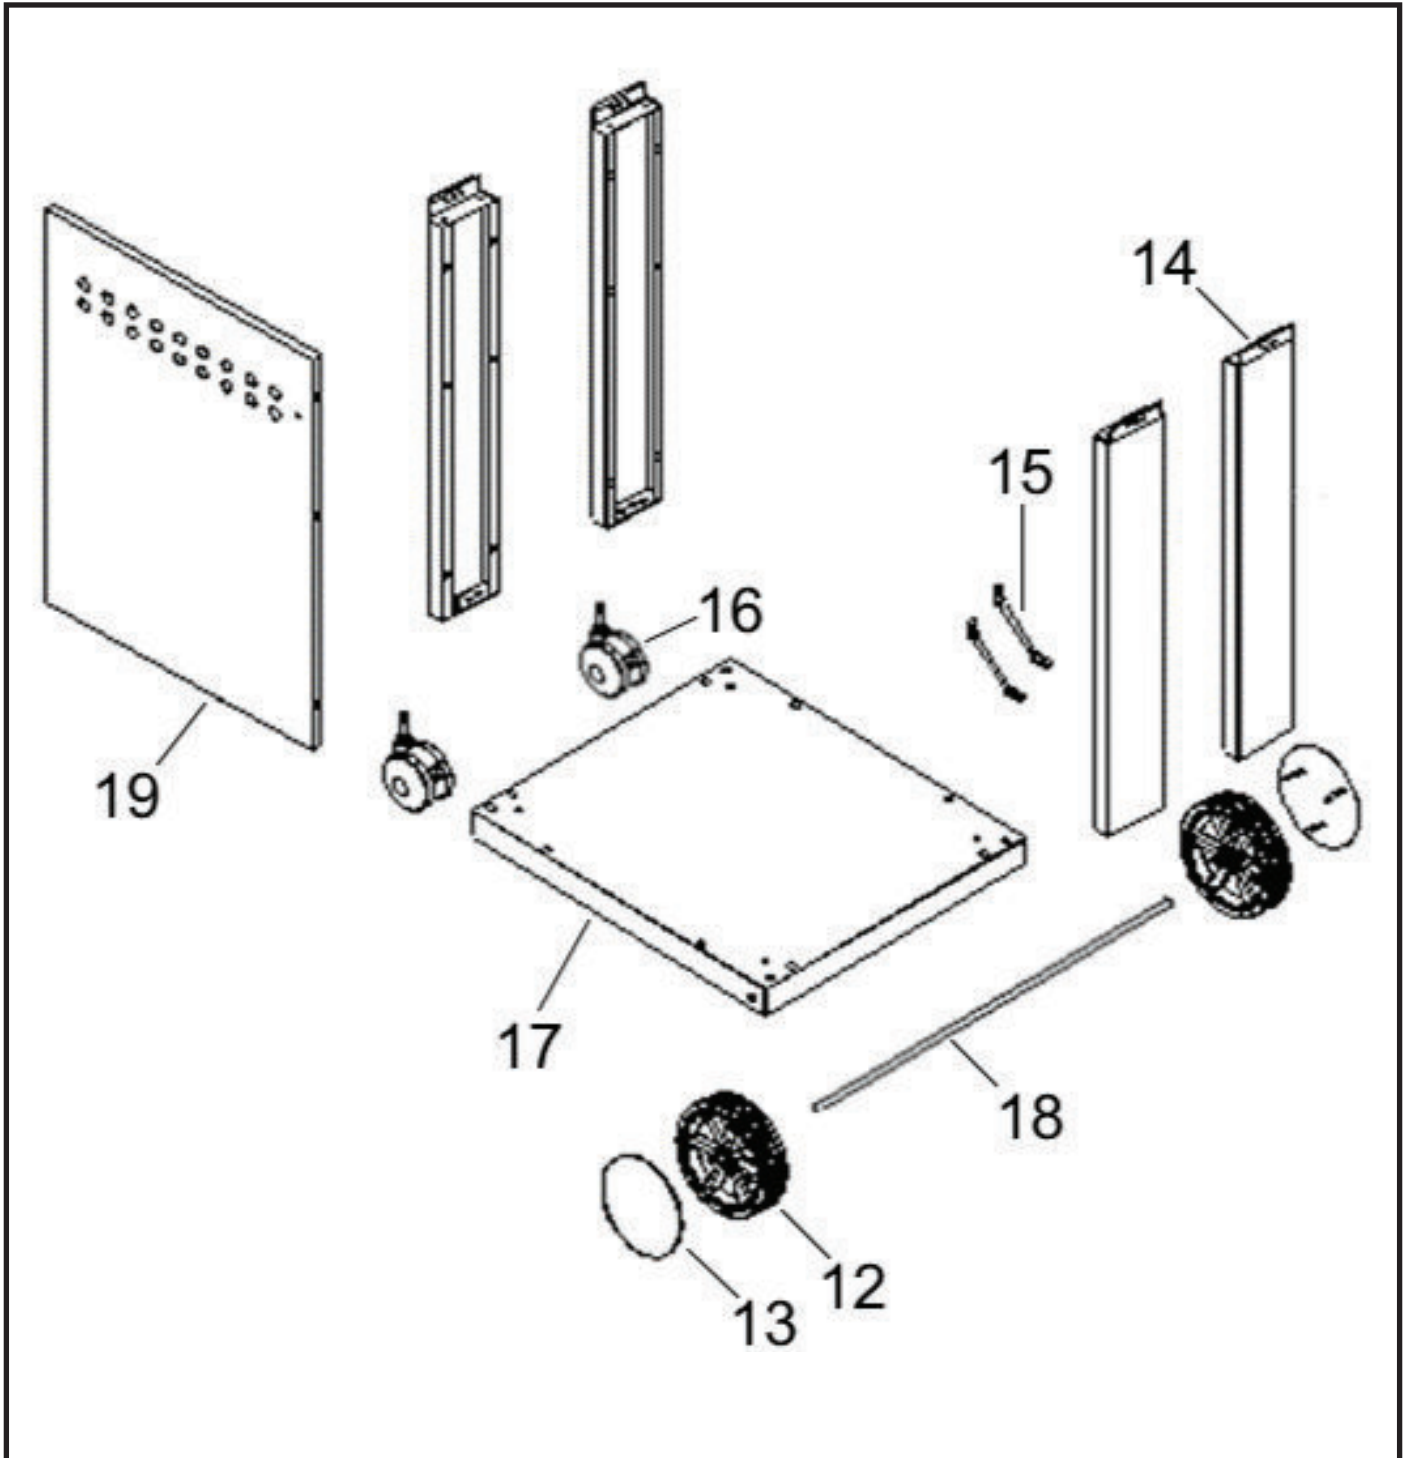

553148 BBQ
553218 BBQ
Weekender 2

Masport®

Issue A.0
June 2021 PB
ECN # 12848
IPL Ref # 753148

Item	Part #	Description	Qty
12	543234	Wheels 150	2
13	543235	Cover Wheels 150	2
14	543236	Cart Leg	4
15	543237	Fixed Trestle	2
16	543238	Castors	2
17	543239	Bottom Panel Cart	1
18	543240	Wheel Spindle	1
19	543241	Front Board Cart	1

When ordering spares: PLEASE QUOTE PART NUMBER & DESCRIPTION, NOT illustrated number. Item Qty = 1 per part unless stated differently.
BOLD TEXT = Assemblies. Descriptions starting with * = items included in the assemblies & may not be available as a spares item.
Determine the left or right hand sides by standing in the operating position (standing at the handle).