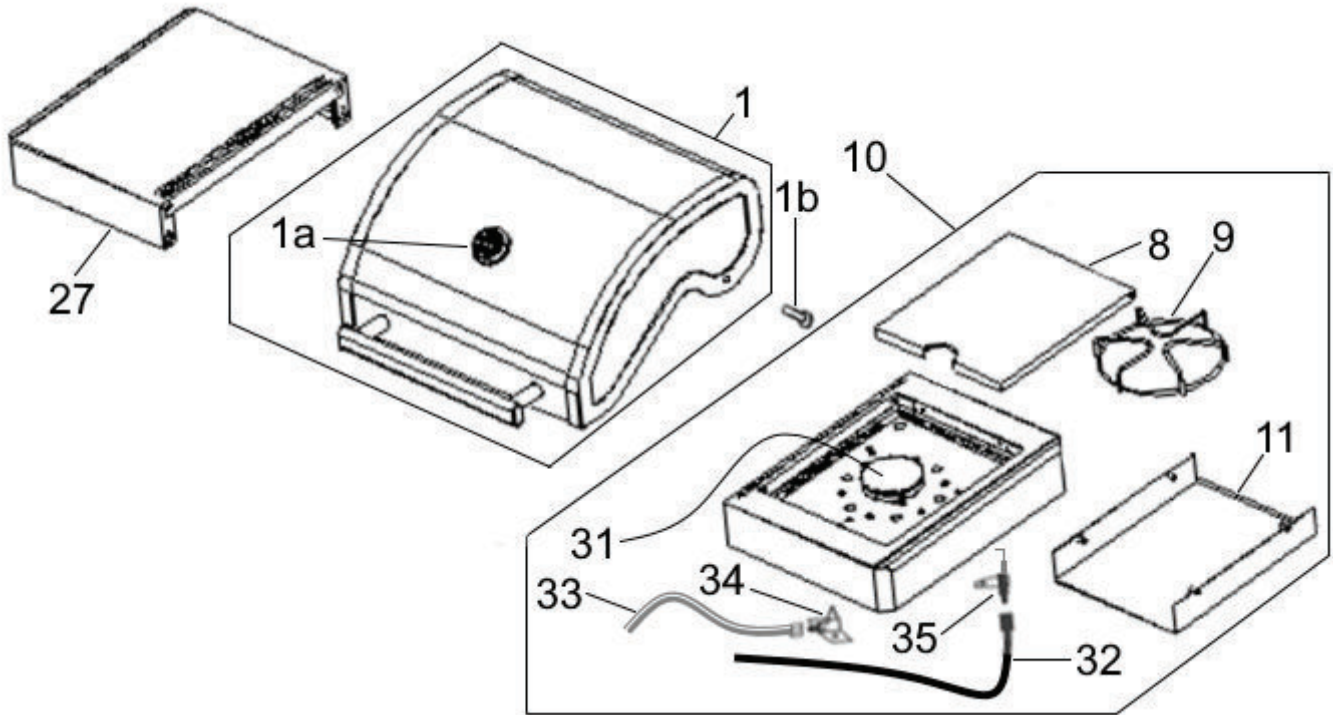

BBQ Dimensions: Width 1150mm Depth 530mm Height 1145mm

Issue A.0
June 2021 PB
ECN # 12848
IPL Ref # 753148

553148 BBQ
553218 BBQ
Weekender 2

Masport®

Issue A.0
June 2021 PB
ECN # 12848
IPL Ref # 753148

Item	Part #	Description	Qty	Not Illustrated	
1	543223	Hood Assy	1	546994	Owner Manual- Weekender 2 1
1a	543256	*Temperature Gauge	1		
1b	543257	Screw- Hood	2		
10	543232	Side Burner	Black 1		
8	543230	*Lid- Side Burner, Black	S/Burner 1		
9	543231	*Cooking Grid	S/Burner 1		
11	543233	*Bottom Tray	S/Burner 1		
31	548118	*Burner- Side	S/Burner 1		
32	548176	*Wire- Ignition, 600mm	S/Burner 1		
33	548138	*Pipe- Flexi	S/Burner 1		
34	546287	*Jet, Side 0.79mm LPG	S/Burner 1		
35	548335	*Electrode, Ignition	S/Burner 1		
27	543249	Side Table, LH	Black 1		

When ordering spares: PLEASE QUOTE PART NUMBER & DESCRIPTION, NOT illustrated number. Item Qty = 1 per part unless stated differently.
BOLD TEXT = Assemblies. Descriptions starting with * = items included in the assemblies & may not be available as a spares item.
 Determine the left or right hand sides by standing in the operating position (standing at the handle).